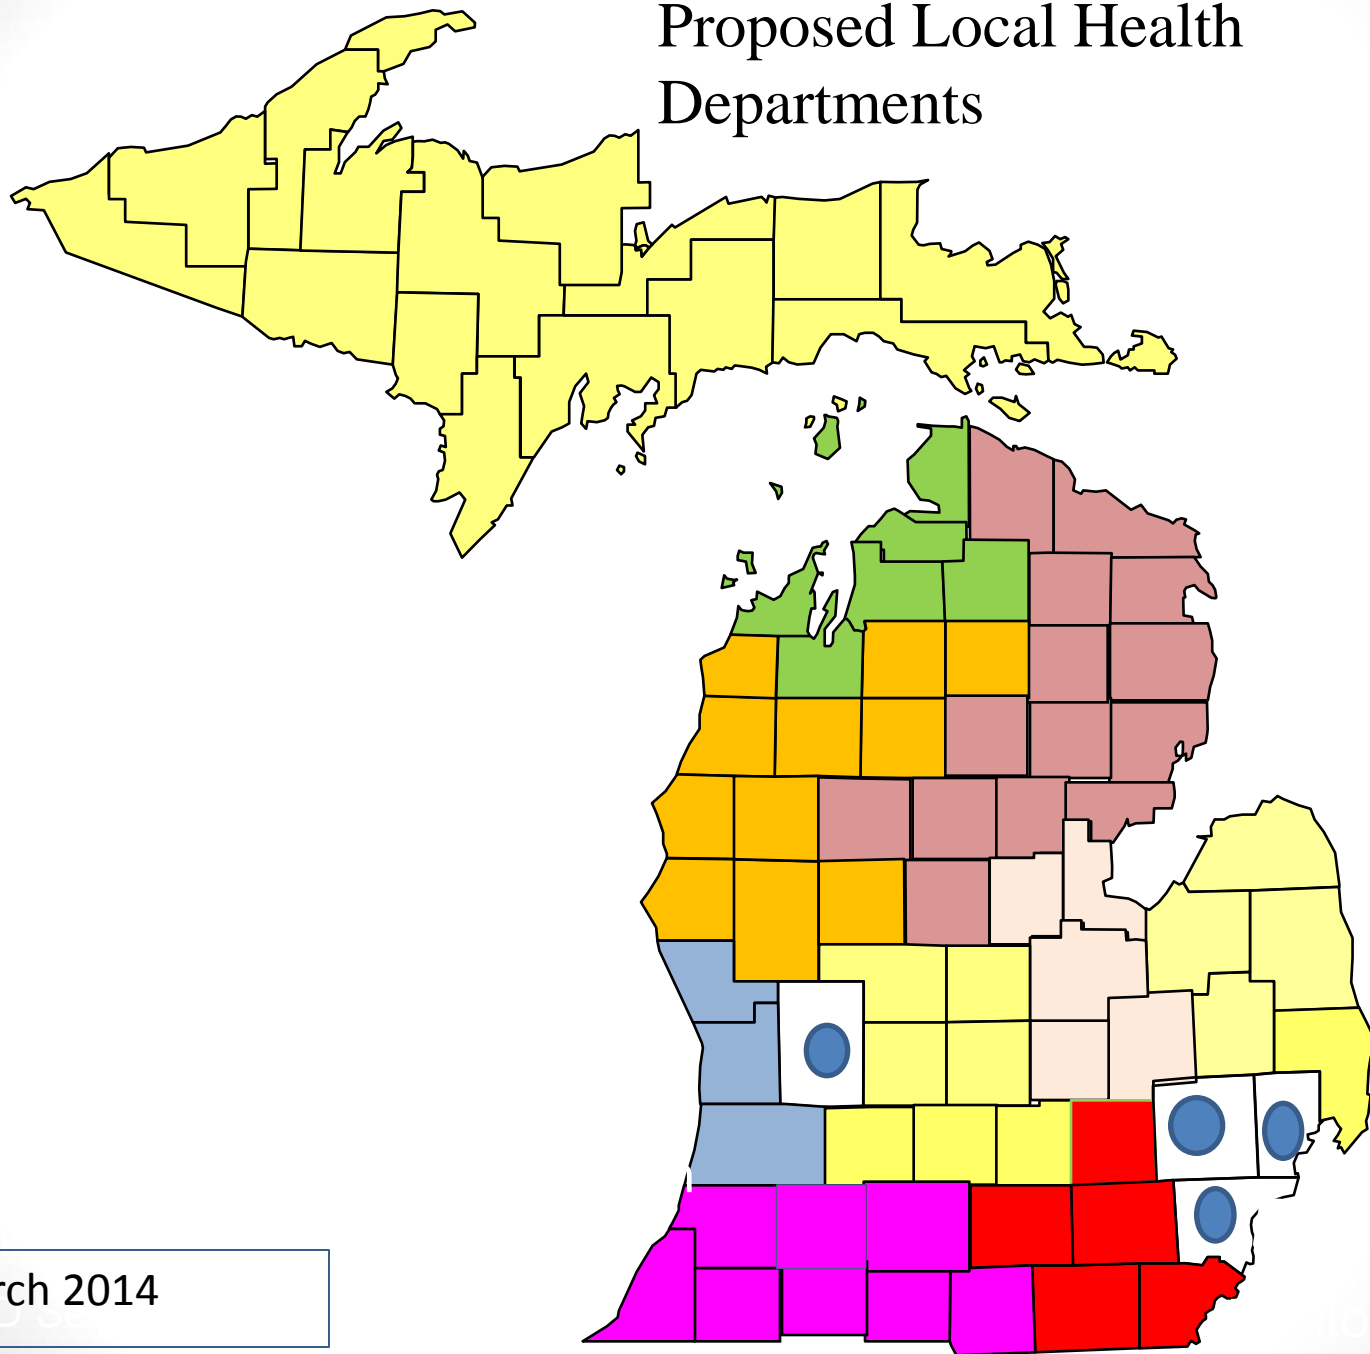

Proposed Local Health Departments

March 2014

MDC
And D
STD S

ppard
ackson)
nos