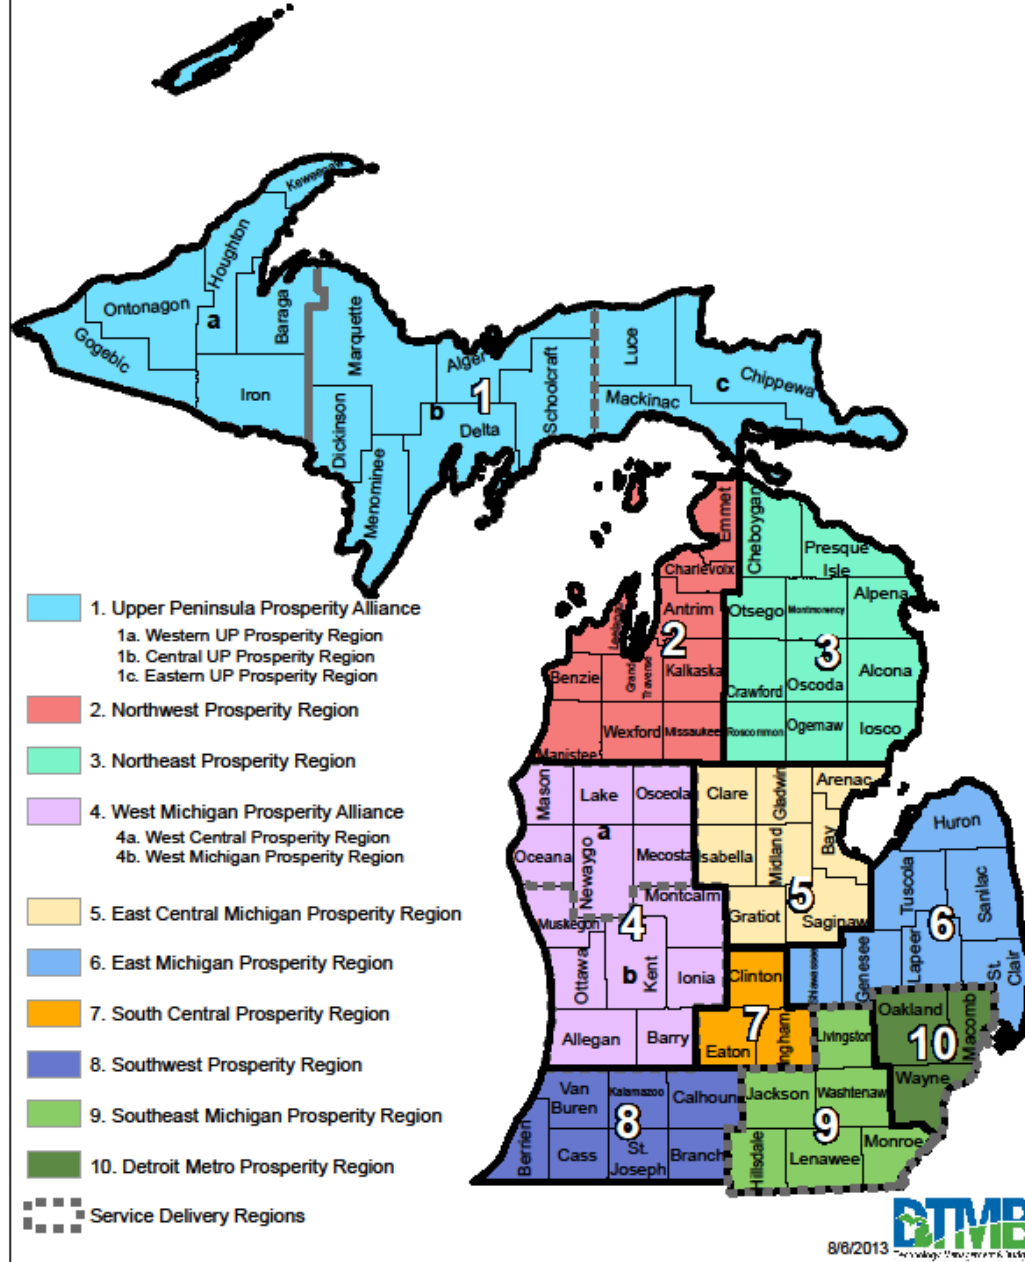

State of Michigan Prosperity Regions