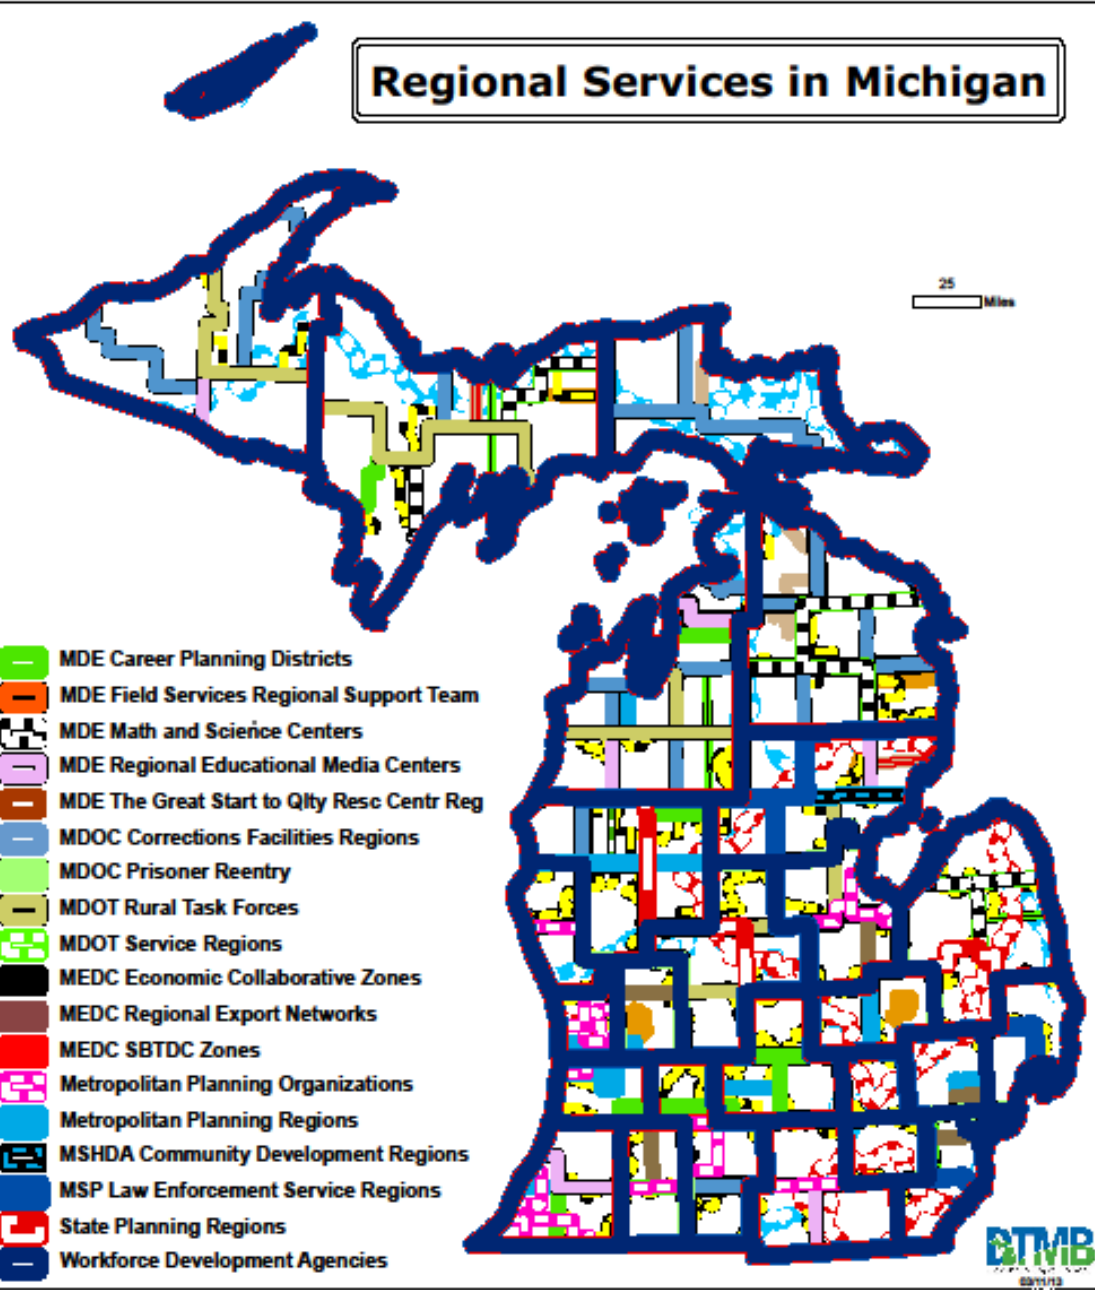

# MI Local Health Department Map

**Services: 5 million**  
**Visits: 4.6 million**  
**Patients: 1.4 million**

**30 County HDs**  
**14 District HDs**  
**1 City HDs**

# Regional Services in Michigan

-  DCH Area on Aging Waiver Agency
-  DCH CMH
-  DCH Emergency Preparedness Regions
-  DCH Local Partners in Health
-  DCH PIHP Regions
-  DCH Public Health Departments
-  DCH School Health Regions
-  DEQ Air Quality Division Districts
-  DEQ Water Resource Division Districts
-  DHS Child Care Licensing Areas
-  DHS Post-Adoption Resource Regions
-  DNR Fisheries Division Management Units
-  DNR Forest Management Unit Boundaries
-  DNR Forest Resources Division Districts
-  DNR Law Enforcement Division Districts
-  DNR Parks and Recreation Field Operations Districts
-  DNR Recreational Grants Management Regions
-  DNR Wildlife Division Management Regions
-  EDA Designated Economic Development Districts
-  Intermediate School Districts
-  MDARD Agricultural Dev Specialist Regions
-  MDARD Ag Environ Assist Prgm Water Stewardshp
-  MDARD Agricultural Products Districts
-  MDARD Bovine Tuberculosis Zones
-  MDARD Conservation Districts
-  MDARD Counties with Migrant Labor Housing
-  MDARD CREP Priority Watersheds
-  MDARD Dairy Inspection Regions
-  MDARD Field Veterinarians and Scientists Coverage
-  MDARD Food Inspection Regions
-  MDARD Food Service Consultation Regions
-  MDARD Forestry Assistance Program Regions
-  MDARD Nursery Districts
-  MDARD Pesticide Districts
-  MDARD Pesticide Regions
-  MDE Area Career and Technical Edu Cntr Regions

# State of Michigan Prosperity Regions