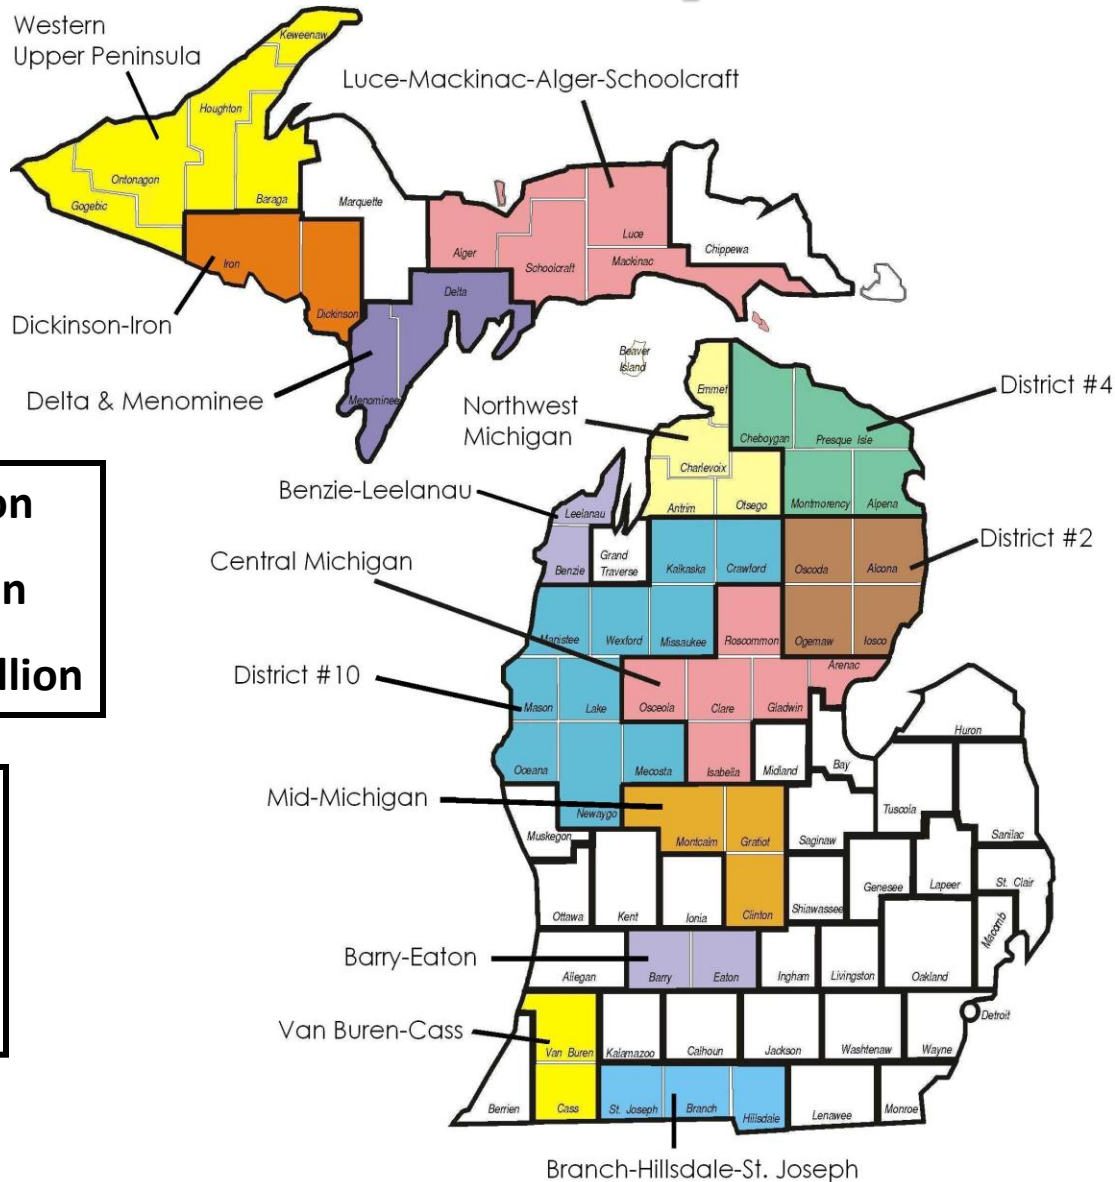

# MI Local Health Department Map

**Services: 5 million**  
**Visits: 4.6 million**  
**Patients: 1.4 million**

**30 County HDs**  
**14 District HDs**  
**1 City HDs**

# Regional Services in Michigan

-  DCH Area on Aging Waiver Agency
-  DCH CMH
-  DCH Emergency Preparedness Regions
-  DCH Local Partners in Health
-  DCH PIHP Regions
-  DCH Public Health Departments
-  DCH School Health Regions
-  DEQ Air Quality Division Districts
-  DEQ Water Resource Division Districts
-  DHS Child Care Licensing Areas
-  DHS Post-Adoption Resource Regions
-  DNR Fisheries Division Management Units
-  DNR Forest Management Unit Boundaries
-  DNR Forest Resources Division Districts
-  DNR Law Enforcement Division Districts
-  DNR Parks and Recreation Field Operations Districts
-  DNR Recreational Grants Management Regions
-  DNR Wildlife Division Management Regions
-  EDA Designated Economic Development Districts
-  Intermediate School Districts
-  MDARD Agricultural Dev Specialist Regions
-  MDARD Ag Environ Assist Prgm Water Stewardshp
-  MDARD Agricultural Products Districts
-  MDARD Bovine Tuberculosis Zones
-  MDARD Conservation Districts
-  MDARD Counties with Migrant Labor Housing
-  MDARD CREP Priority Watersheds
-  MDARD Dairy Inspection Regions
-  MDARD Field Veterinarians and Scientists Coverage
-  MDARD Food Inspection Regions
-  MDARD Food Service Consultation Regions
-  MDARD Forestry Assistance Program Regions
-  MDARD Nursery Districts
-  MDARD Pesticide Districts
-  MDARD Pesticide Regions
-  MDE Area Career and Technical Edu Cntr Regions

25 Miles

# State of Michigan Prosperity Regions